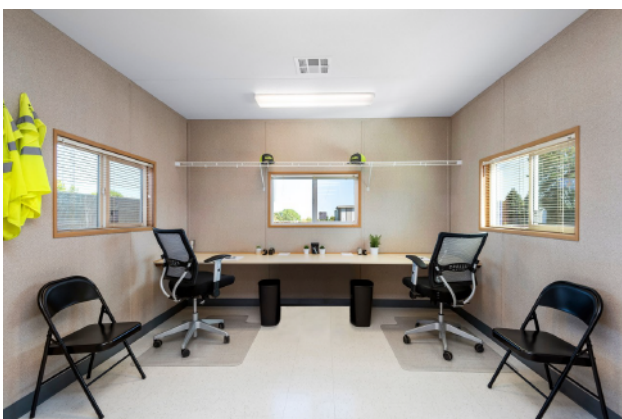

Ready To Go

PACKAGES

Breakroom Necessities

Breakroom with seating for 4 and kitchenette.

- 2 - 6' Folding Tables
- 4 - Stacking / Folding Chairs
- 1 - Microwave
- 1 - Mini Fridge
- 1 - Coffee Pot / Mini Keurig
- 1 - Large Trash Can

Conference Room Package

Seating for 8 and convenient kitchenette.

- 3 - 6' Folding Tables
- 8 - Stacking / Folding Chairs
- 1 - Microwave
- 1 - Mini Fridge
- 1 - Coffee Pot / Mini Keurig
- 1 - Large Trash Can
- 1 - Easel Flip Chart

Office Starter Kit

Office set up for 2 desks.

- 2 - Rolling Chairs
- 2 - Floor Mats
- 2 - Small Trash Cans
- 4 - Stacking / Folding Chairs

*All furniture packages include a minimum warehouse transfer fee of: TBD